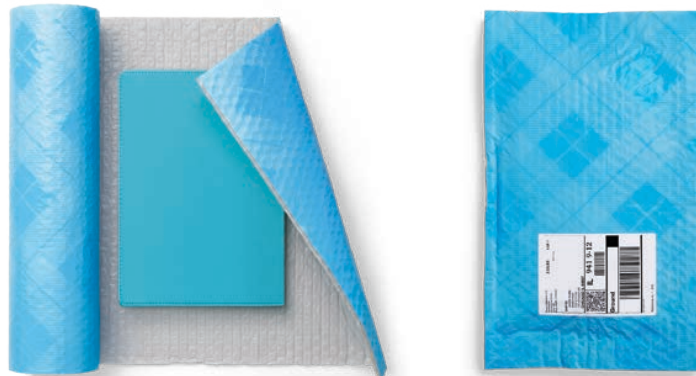

Scotch™ flex&seal SHIPPING ROLL

Use up to
50%
less time, supplies
and space than
boxes

An easier way to ship has arrived!

Press firmly for a guaranteed seal*

All you need is a Scotch™ Flex & Seal Shipping Roll
and a pair of scissors — no tape needed.

JUST CUT

Conforms to the shape
of your item.

FOLD, PRESS

Cushions to protect a wide
range of sizes and shapes.

AND SEND!

Sticks securely to itself,
not your items.

*Proof of purchase required for reimbursement of this product.

Scotch™ flex&seal SHIPPING ROLL

No Boxes. No Filler. No Tape.

Layer 1:

Durable outer film is water and tear resistant.

Layer 2:

Built in cushion layer to protect your items.

Layer 3:

Proprietary adhesive technology that sticks securely to itself, not your items.

Scotch™ Flex & Seal Shipping Roll

ITEM #	DESCRIPTION	QTY.	LIST PRICE
A	MMM FS-1510 15" x 10', Gray and Blue	1 Roll	\$15.10
B	MMM FS-1520 15" x 20', Gray and Blue	1 Roll	\$28.85
C	MMM FS-1550 15" x 50', Gray and Blue	1 Roll	\$63.23
D	MMM FS-15200 15" x 200', on Core, Gray and Blue	1 Roll	\$184.23