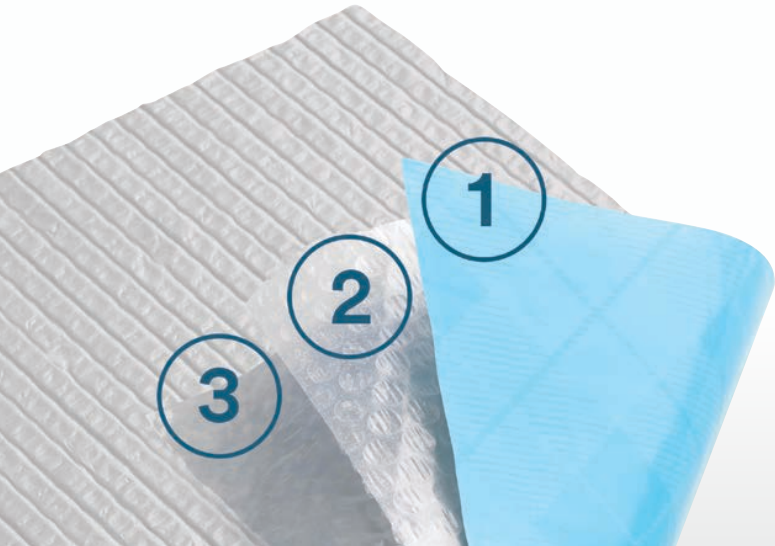

Scotch™ flex&seal SHIPPING ROLL

Use up to
50%
less time, supplies
and space than
boxes

An easier way to ship has arrived!

Press firmly for a guaranteed seal*

All you need is a Scotch™ Flex & Seal Shipping Roll
and a pair of scissors — no tape needed.

JUST CUT

Conforms to the shape
of your item.

FOLD, PRESS

Cushions to protect a wide
range of sizes and shapes.

AND SEND!

Sticks securely to itself,
not your items.

*Proof of purchase required for reimbursement of this product.

Scotch™ flex&seal SHIPPING ROLL

No Boxes. No Filler. No Tape.

Layer 1:

Durable outer film is water and tear resistant.

Layer 2:

Built in cushion layer to protect your items.

Layer 3:

Proprietary adhesive technology that sticks securely to itself, not your items.

Scotch™ Flex & Seal Shipping Roll

ITEM #	DESCRIPTION	QTY.	LIST PRICE
A	MMM FS-1510 15" x 10', Gray and Blue	1 Roll	\$15.10
B	MMM FS-1520 15" x 20', Gray and Blue	1 Roll	\$28.85
C	MMM FS-1550 15" x 50', Gray and Blue	1 Roll	\$63.23
D	MMM FS-15200 15" x 200', on Core, Gray and Blue	1 Roll	\$184.23