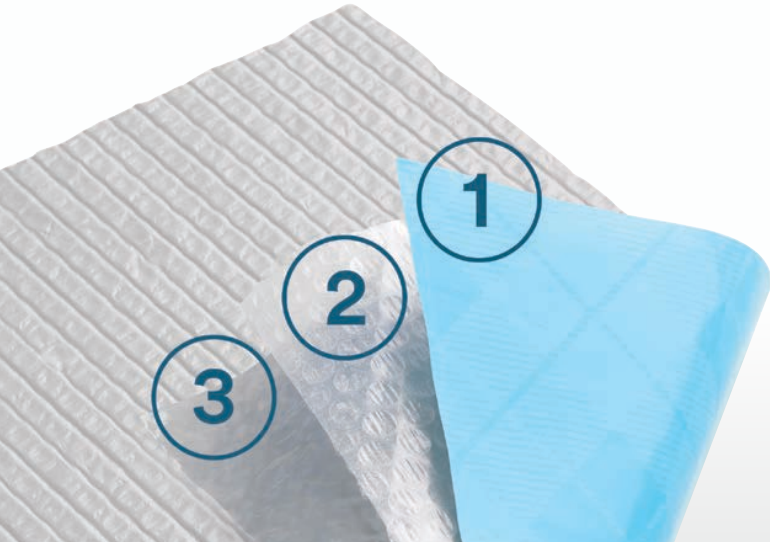

Scotch™ flex&seal SHIPPING ROLL

Use up to
50%
less time, supplies
and space than
boxes

An easier way to ship has arrived!

Press firmly for a guaranteed seal*

All you need is a Scotch™ Flex & Seal Shipping Roll
and a pair of scissors — no tape needed.

JUST CUT

Conforms to the shape
of your item.

FOLD, PRESS

Cushions to protect a wide
range of sizes and shapes.

AND SEND!

Sticks securely to itself,
not to your items.

*Proof of purchase required for reimbursement of this product.

Scotch™ flex&seal SHIPPING ROLL

No Boxes. No Filler. No Tape.

Layer 1:

Durable outer film is water and tear resistant.

Layer 2:

Built in cushion layer to protect your items.

Layer 3:

Proprietary adhesive technology that sticks securely to itself, not your items.

Scotch™ Flex & Seal Shipping Roll

ITEM #	DESCRIPTION	QTY.	LIST PRICE
A	MMM FS-1510 15" x 10', Gray and Blue	1 Roll	\$16.75
B	MMM FS-1520 15" x 20', Gray and Blue	1 Roll	\$32.68
C	MMM FS-1550 15" x 50', Gray and Blue	1 Roll	\$65.98
D	MMM FS-15200 15" x 200', on Core, Gray and Blue	1 Roll	\$206.23