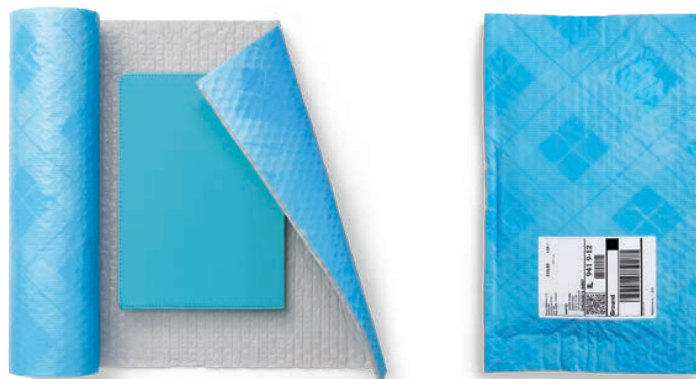

Scotch™ flex&seal SHIPPING ROLL

Use up to
50%
less time, supplies
and space than
boxes

An easier way to ship has arrived!

Press firmly for a guaranteed seal*

All you need is a Scotch™ Flex & Seal Shipping Roll
and a pair of scissors — no tape needed.

JUST CUT

Conforms to the shape
of your item.

FOLD, PRESS

Cushions to protect a wide
range of sizes and shapes.

AND SEND!

Sticks securely to itself,
not to your items.

*Proof of purchase required for reimbursement of this product.

Scotch™ flex&seal SHIPPING ROLL

No Boxes. No Filler. No Tape.

Layer 1:

Durable outer film is water and tear resistant.

Layer 2:

Built in cushion layer to protect your items.

Layer 3:

Proprietary adhesive technology that sticks securely to itself, not your items.

Scotch™ Flex & Seal Shipping Roll

ITEM #	DESCRIPTION	QTY.	LIST PRICE
A	MMM FS-1510 15" x 10', Gray and Blue	1 Roll	\$16.75
B	MMM FS-1520 15" x 20', Gray and Blue	1 Roll	\$32.68
C	MMM FS-1550 15" x 50', Gray and Blue	1 Roll	\$65.98
D	MMM FS-15200 15" x 200', on Core, Gray and Blue	1 Roll	\$206.23